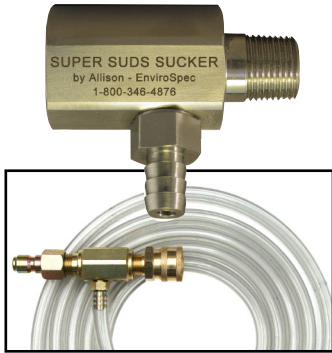

NOW THESE INJECTORS REALLY SUCK!!!

Allison 33% SUPER SUDS SUCKER

The industry's #1 selling chemical injector

- Draws Chemical with 300' of HP hose
- For machines from 2 GPM to 10 GPM

#1964 **\$69.95** Injector
#1963 **\$84.95** Ready-to-go injector

Allison 27% SUDS SUCKER

- Ready-To-Go injectors come with Quick Connects, filter & chem line
- All come with Ceramic Ball

Ready-To-Go
#1442 **\$31.95** 2-5 GPM, Non-Adj.
#1444 **\$31.95** 5-8 GPM, Non-Adj.
#1447 **\$34.95** 2-5 GPM, Adj.
#1449 **\$34.95** 5-8 GPM, Adj.

First, this system comes standard with a 3-way inlet valve which means the operator can draw from 1 of 2 different chemicals just by a 'quick' twist of the handle.

On the outlet side is another 3-way valve that gives the operator 2 OPTIONS:

TEST RESULTS:

Pressure Pump - TS2021 - 5.6 GPM
Injector - Allison Super Suds Sucker
Length of hose - 500'
Chemical - Prodigy

Using the above configuration we were able to draw 2.3 gallons of detergent in 60 seconds.