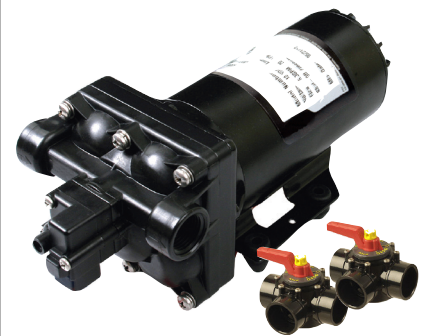

Allison CHEM INDUCTION SYSTEM **50% CHEMICAL DRAW?**

2IN1 - 12-VOLT, HIGH VOLUME CHEMICAL INDUCTION SYSTEM

First, this system comes standard with a 3-way inlet valve which means the operator can draw from 1 of 2 different chemicals just by a 'quick' twist of the handle.

On the outlet side is another 3-way valve that gives the operator 2 OPTIONS:

OPTION 1: 100% CHEMICAL DRAW

Hook up a low pressure chemical line to one side of the valve and apply straight chemical on the surface. This is a great option for the roof, shake and deck cleaning industries.

OPTION 2: 50% CHEMICAL DRAW

Hook the other side to the inlet barb on your chemical injector and you will be able to draw chemical at a rate of up to 50% as opposed to 10-15% with injectors manufactured by other companies.

TEST RESULTS:

Pressure Pump - TS2021 - 5.6 GPM
Injector - Allison Super Suds Sucker
Length of hose - 500'
Chemical - Prodigy

Using the above configuration we were able to draw 2.3 gallons of detergent in 60 seconds.

PREMIUM CHEM FILTER

- Stainless Steel & Brass Construction
- More actual filter area than most
- Has removable check ball

#1153 **$3.88**

STAINLESS CHEM FILTER

- With check ball
- About 1/2 the size of 1153 & 1152

#1149 **$2.51**

Allison 27% Stainless Suds Sucker

- Ready-To-Go injectors come with Quick Connects, filter & chem line
- All come with Ceramic Ball